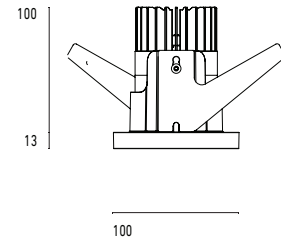

### Model

<b>Name</b>	Mono 100 Type 1 Recessed Downlighter
<b>Finish</b>	Structured Black
<b>Area</b>	Indoor

### System

<b>Power (Luminaire)</b>	16W
<b>Power (System)</b>	19W
<b>Voltage</b>	240V-AC
<b>Optics</b>	Rotationally Symmetrical Direct 30°
<b>Colour Temperature</b>	4000°K
<b>Luminous Flux</b>	1508lm
<b>TM30</b>	Rf95 Rg103
<b>CRI</b>	Ra97
<b>Lumen Maintenance</b>	L90 B10 50000hrs
<b>Chromacity</b>	<3 McAdam Step Ellipse
<b>Articulation</b>	Fixed
<b>Cut-Out</b>	
<b>Ingress Protection</b>	IP44
<b>Control Device</b>	Remote Fixed Output (Included)
<b>Class</b>	III